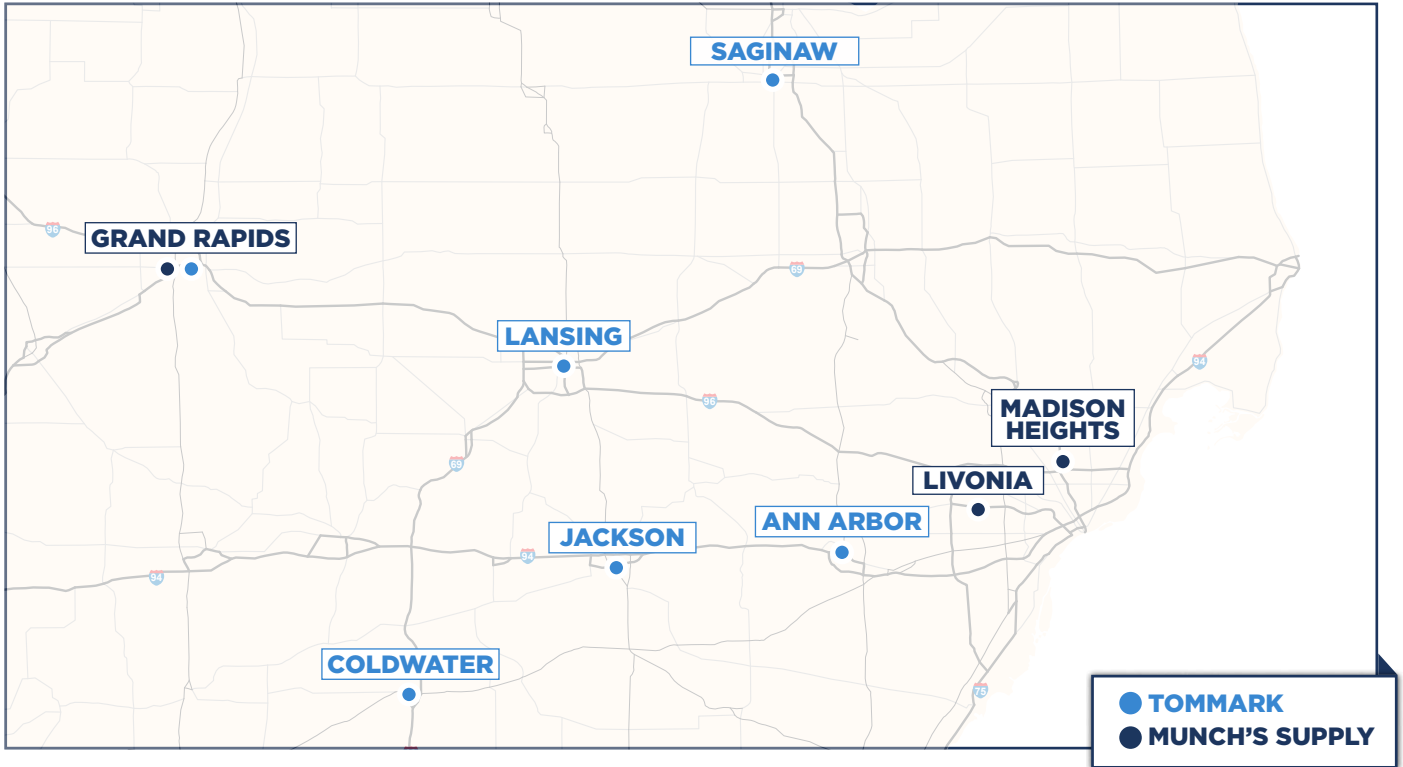

tommark.com

TOMMARK: ANN ARBOR • COLDWATER • GRAND RAPIDS • JACKSON • LANSING • SAGINAW

MUNCH'S SUPPLY: GRAND RAPIDS • LIVONIA • MADISON HEIGHTS

A MUNCH'S SUPPLY COMPANY

WE'RE EVERYWHERE YOU NEED US!

A MUNCH'S SUPPLY COMPANY

<p>ANN ARBOR 141 Jackson Industrial Ann Arbor, MI 48103 P (800) 665-1452 F (734) 665-0679 M-F: 7:30 a.m. - 4:30 p.m.</p>	<p>COLDWATER 36 Mill Street Coldwater, MI 49036 P (800) 922-5180 F (517) 279-7350 M-F: 7:30 a.m. - 4:30 p.m.</p>	<p>GRAND RAPIDS 130 Graham S.W. Grand Rapids, MI 49503 P (800) 541-1144 F (616) 247-0283 M-F: 7:30 a.m. - 4:30 p.m.</p>	<p>JACKSON 1021 Belden Road Jackson, MI 49203 P (800) 333-8005 F (517) 782-1155 M-F: 7:30 a.m. - 4:30 p.m.</p>	<p>LANSING 1115 S. Pennsylvania Lansing, MI 48912 P (800) 487-4836 F (517) 487-1119 M-F: 7:30 a.m. - 4:30 p.m.</p>	<p>SAGINAW 219 Atwater Saginaw, MI 48601 P (800) 292-0233 F (989) 754-4241 M-F: 7:30 a.m. - 4:30 p.m.</p>
---	---	--	---	---	--

GRAND RAPIDS
5805 Weller Ct. Ste C
Wyoming, MI 49509
P (616) 559-0076
F (616) 534-2358
M-F 6:30 a.m. - 5 p.m.
Sat. 7 - 11 a.m.

LIVONIA
32713 Schoolcraft Rd.
Livonia, MI 48150
P (734) 742-5350
F (734) 742-5360
M-F 6:30 a.m. - 5 p.m.
Sat. 7 - 11 a.m.