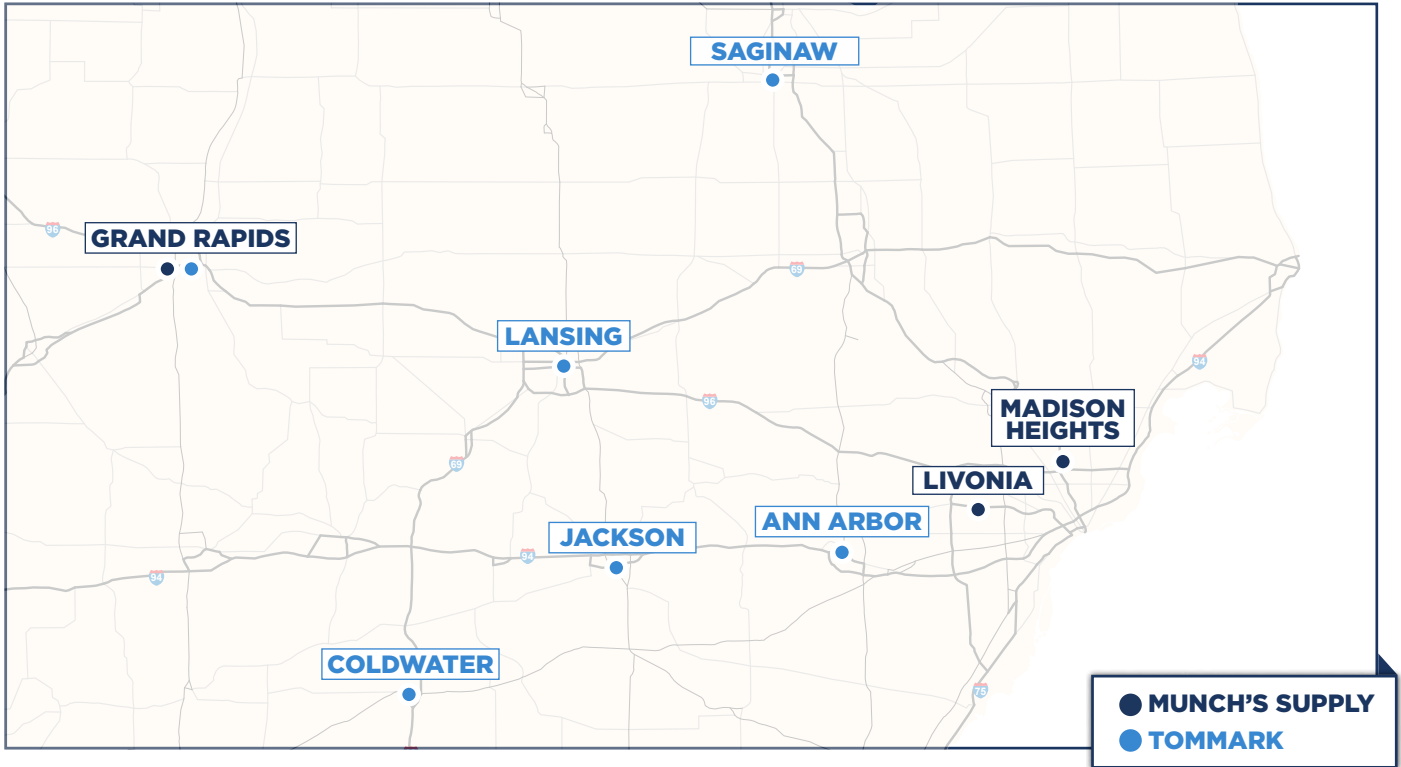

(815) 663-8850

munchsupply.com

tommark.com

MUNCH'S SUPPLY: GRAND RAPIDS • LIVONIA • MADISON HEIGHTS
TOMMARK: ANN ARBOR • COLDWATER • GRAND RAPIDS • JACKSON • LANSING • SAGINAW

WE'RE EVERYWHERE YOU NEED US!

Call the Tin Team today for all your sheet metal needs!

 (815) 663-8850

GRAND RAPIDS
5805 Weller Ct. Ste C
Wyoming, MI 49509
M-F 6:30 a.m.-5 p.m.
Sat. 7-11 a.m.

LIVONIA
32713 Schoolcraft Rd.
Livonia, MI 48150
M-F 6:30 a.m.-5 p.m.
Sat. 7-11 a.m.

MADISON HEIGHTS
30000 Stephenson Hwy Unit C
Madison Heights, MI 48071
M-F 6:30 a.m.-5 p.m.
Sat. 7-11 a.m.

ANN ARBOR
141 Jackson Industrial
Ann Arbor, MI 48103
M-F: 7:30 a.m.-4:30 p.m.

COLDWATER
36 Mill Street
Coldwater, MI 49036
M-F: 7:30 a.m.-4:30 p.m.

GRAND RAPIDS
130 Graham S.W.
Grand Rapids, MI 49503
M-F: 7:30 a.m.-4:30 p.m.

JACKSON
1021 Belden Road
Jackson, MI 49203
M-F: 7:30 a.m.-4:30 p.m.

LANSING
1115 S. Pennsylvania
Lansing, MI 48912
M-F: 7:30 a.m.-4:30 p.m.