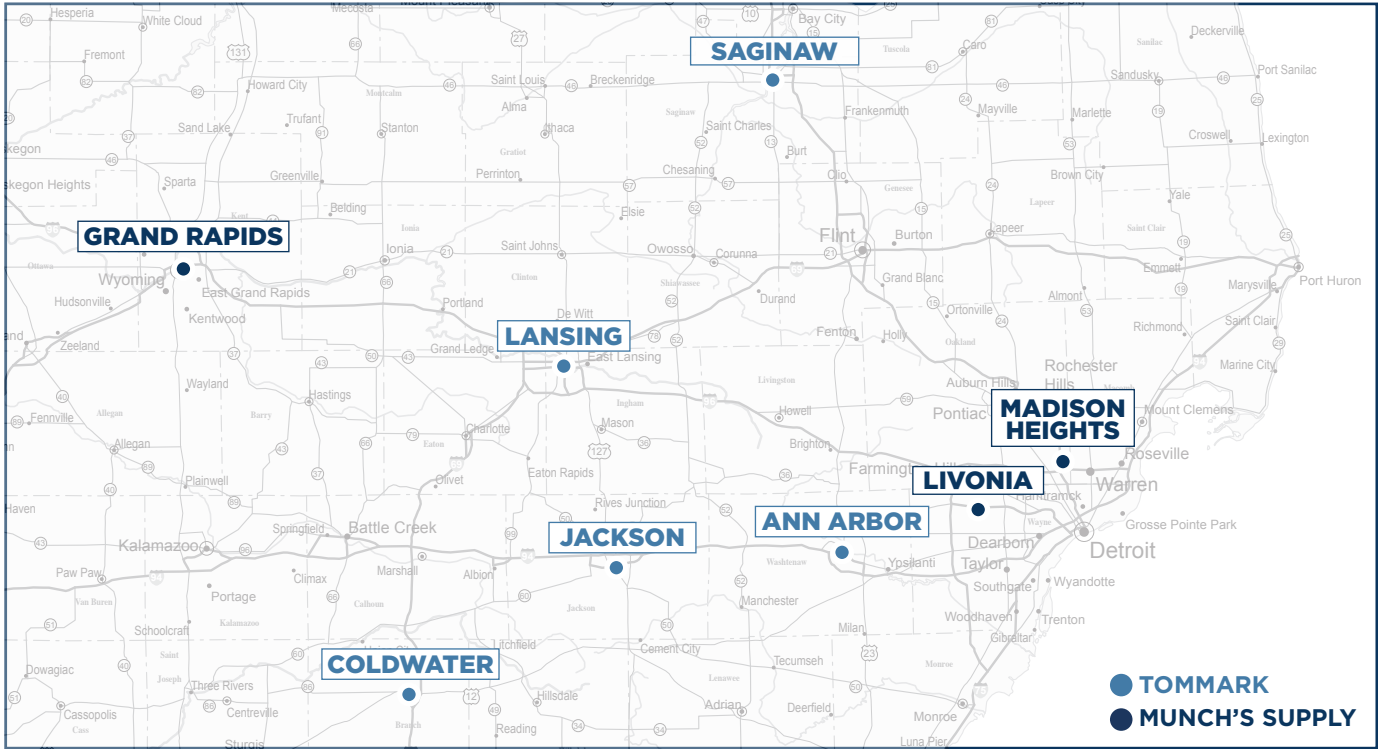

WE'RE EVERYWHERE YOU NEED US!

A MUNCH'S SUPPLY COMPANY

ANN ARBOR

141 Jackson Industrial
Ann Arbor, MI 48103
Ph: (734) 665-8831
Fax: (734) 665-0679
M-F: 7:30 a.m. - 4:30 p.m.

COLDWATER

36 Mill Street
Coldwater, MI 49036
Ph: (517) 278-5604
Fax: (517) 279-7350
M-F: 7:30 a.m. - 4:30 p.m.

JACKSON

1021 Belden Road
Jackson, MI 49203
Ph: (517) 782-0557
Fax: (517) 782-1155
M-F: 7:30 a.m. - 4:30 p.m.

LANSING

1115 S. Pennsylvania
Lansing, MI 48912
Ph: (517) 487-3900
Fax: (517) 487-1119
M-F: 7:30 a.m. - 4:30 p.m.

SAGINAW

3951 Bay Rd.
Saginaw, MI 48603
Ph: (989) 754-1413
Fax: (989) 754-4241
M-F: 7:30 a.m. - 4:30 p.m.

WE MAKE IT EASY

GRAND RAPIDS

5805 Weller Ct. Ste C
Wyoming, MI 49509
P (616) 559-0076
F (616) 534-2358
M-F 6:30 a.m. - 5 p.m.

LIVONIA

32713 Schoolcraft Rd.
Livonia, MI 48150
P (734) 742-5350
F (734) 742-5360
M-F 6:30 a.m. - 5 p.m.

MADISON HEIGHTS

30000 Stephenson Hwy Unit C
Madison Heights, MI 48071
P (248) 544-3671
F (248) 983-5131
M-F 6:30 a.m. - 5 p.m.